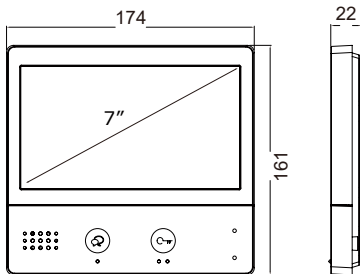

### DESCRIPTION

2-wire system 7 inch digital color TFT monitor with touch screen.

### DIMENSION

## 4. Specification

Power Supply:	DC 20~28V
Consumption:	Standby 1.8W; Working 8.16W
Screen:	7 inch digital color TFT
Resolutions:	800 X 480 pixels
Video Signal:	1Vp-p, 75Ω, CCIR standard
Wiring:	2 wires, non-polarity
Dimension:	161(H)×174(W)×22(D)mm

### Single Package

Dimensions: 165(H)×240(W)×39(D)mm

Gross Weight: 0.55Kg