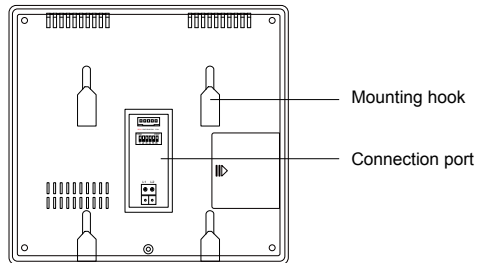

1. Parts and Functions