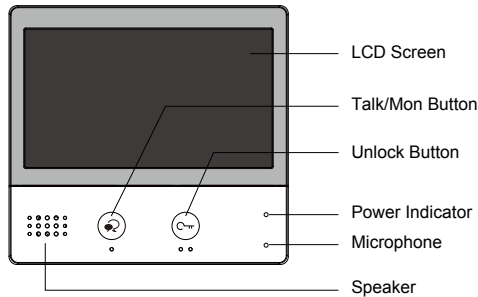

### DESCRIPTION

2-wire system 7 inch digital color TFT monitor with touch screen.

### DIMENSION

### FEATURES

- 7" TFT touch screen
  - Touch sensor button
  - Hands-free communication
  - Surface mounted
  - Color icon menu display
  - Pantilt&zoom under fisheye mode
  - Call divert to smart phone
  - Staircase light control via RLC unit
  - Picture memory/video recording
  - Compatible with all 2-wire system models
-

### Key Functions

LCD screen	Display the images from outdoor station
Talk/Mon. key	1. Press to talk with the visitors while receiving a call 2. Press to monitor outdoor in standby
Unlock key	Press to release the door for visitors during talking or monitoring
Power Indicator	Light up when the monitor power-on
Microphone	Receives sound from the user
Speaker	Output sound from the outdoor
Mounting hook	Use to hang up the monitor
Connection port	Bus terminal