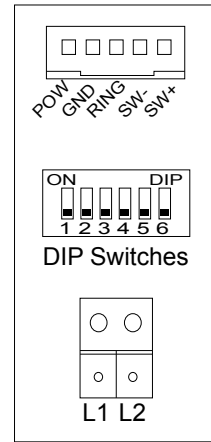

2. Terminal Description