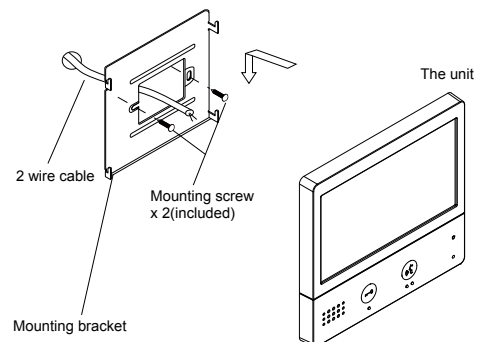

3. Mounting